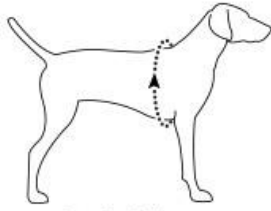

In between sizes: Choose the smallest size.

RUFFWEAR ACCESSORIES

Haul Bag™ SIZING

ONE SIZE

Volume
25 L

Palisades Pack™ SIZING

Dog's Girth
Measurement around
widest part of rib cage

S

22-27 in
56-68 cm

M

27-32 in
68-81 cm

L/XL

32-42 in
81-107 cm

Capacity

610 in³ (10 L)

793 in³ (14 L)

1098 in³ (19 L)

Approach Pack™ SIZING

Dog's Girth
Measurement around
widest part of rib cage

Capacity

XXS

13-17 in
33-43 cm

XS

17-22 in
43-56 cm