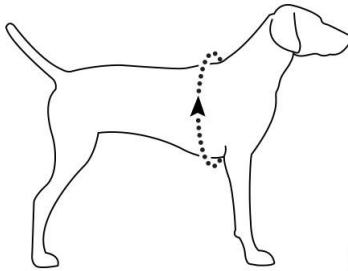

1098 in³ (19 L)

Approach Pack™ SIZING

Dog's Girth
Measurement around
widest part of rib cage

Capacity

XXS

13-17 in
33-43 cm

XS

17-22 in
43-56 cm

S

22-27 in
56-69 cm

M

27-32 in
69-81 cm

L/XL

32-36 in
81-91 cm

122 in³ (2 L)

305 in³ (5 L)

549 in³ (9 L)

732 in³ (12 L)

976 in³ (16 L)

Hi & Dry™ Saddlebag Cover SIZING

Dog's Girth
Measurement around
widest part of rib cage

XXS/ XS

13-22 in
33-56 cm

S/M

22-32 in
56-81 cm

L/XL

32-42 in
81-107 cm

Fits Approach Pack™ and Palisades Pack™
Cover size = pack size

Singletrak Pack™ SIZING

Dog's Girth

Measurement around
widest part of rib cage

S