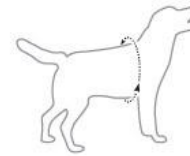

20-27 in (51-69 cm) length
(depending on neck adjustment)

RUFFWEAR DOG HARNESSSES

Front Range™ Harness SIZING

Dog's Girth
Measurement around
widest part of rib cage

XXS

13-17 in
33-43 cm

XS

17-22 in
43-56 cm

S

22-27 in
56-69 cm

M

27-32 in
69-81 cm

L/XL

32-42 in
81-107 cm

Web Master™ Harness SIZING

DOG'S GIRTH
measurement around
widest part of rib cage

**DOG'S
GIRTH**

XXS

13-17"
(33-43 cm)

XS

17-22"
(43-56 cm)

S

22-27"
(56-68 cm)

M

27-32"
(68-81 cm)

L/XL

32-42"
(81-106 cm)

Web Master Harness

Load Up™ Harness SIZING

Dog's Girth
Measurement around
widest part of rib cage

XXS

13-17 in
33-43 cm