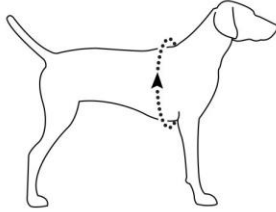

12-19 in

30-48 cm

RUFFWEAR

Quick Draw™ Leash SIZING

ONE SIZE

Stowed Around Neck

Adjustable from
14-22 in (36-56 cm) collar sizes

In Use As Short Leash

20-27 in (51-69 cm) length
(depending on neck adjustment)

RUFFWEAR DOG HARNESSSES

Front Range™ Harness SIZING

Dog's Girth
Measurement around
widest part of rib cage

XXS

13-17 in
33-43 cm

XS

17-22 in
43-56 cm

S

22-27 in
56-69 cm

M

27-32 in
69-81 cm

L/XL

32-42 in
81-107 cm

Web Master™ Harness SIZING

DOG'S GIRTH
measurement around
widest part of rib cage