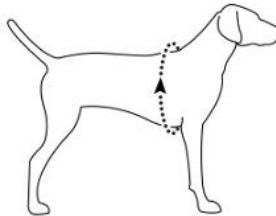

**DOG'S
GIRTH**

XXS

13-17"
(33-43 cm)

XS

17-22"
(43-56 cm)

S

22-27"
(56-68 cm)

M

27-32"
(68-81 cm)

L/XL

32-42"
(81-106 cm)

Web Master Harness

Load Up™ Harness SIZING

Dog's Girth
Measurement around
widest part of rib cage

XXS

13-17 in
33-43 cm

XS

17-22 in
43-56 cm

S

22-27 in
56-69 cm

M

27-32 in
69-81 cm

L/XL

32-42 in
81-107 cm