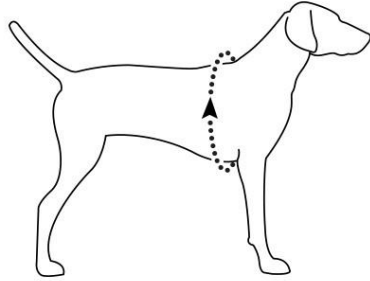

549 in³ (9 L)

732 in³ (12 L)

976 in³ (16 L)

Hi & Dry™ Saddlebag Cover SIZING

Dog's Girth
Measurement around
widest part of rib cage

XXS/ XS

13-22 in
33-56 cm

S/M

22-32 in
56-81 cm

L/XL

32-42 in
81-107 cm

Fits Approach Pack™ and Palisades Pack™
Cover size = pack size

Singletrak Pack™ SIZING

Dog's Girth

Measurement around
widest part of rib cage

S