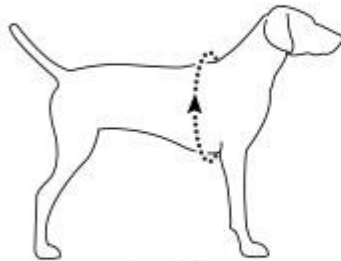

27-32"
(68-81 cm)

L/XL

32-42"
(81-106 cm)

Web Master Harness

Load Up™ Harness SIZING

Dog's Girth
Measurement around
widest part of rib cage

XXS

13-17 in
33-43 cm

XS

17-22 in
43-56 cm

S

22-27 in
56-69 cm

M

27-32 in
69-81 cm

L/XL

32-42 in
81-107 cm

In between sizes: Choose the smallest size.

RUFFWEAR ACCESSORIES

Haul Bag™ SIZING

ONE SIZE

Volume
25 L

Palisades Pack™ SIZING

Dog's Girth
Measurement around
widest part of rib cage

S

1098 in³ (19 L)

Approach Pack™ SIZING

Dog's Girth
Measurement around
widest part of rib cage

Capacity

XXS

13-17 in
33-43 cm

XS

17-22 in
43-56 cm